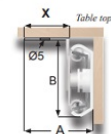

## Description:

Table Extension 9097-B, Opening: 640mm, F/Sliding Top, BZP, Closed: 800mm, Wing Size:280mm, Total Length When Open: 1240mm, 35mm Profile, 1,5mm Steel, Load Capacity 45 KG

## Item number:

24.05.051-0

Units	Box	Carton	HS Code	Barcode
Pair	1	10	8302420090	
5704866088831				

Opening (O)	480	530	640
Closed Length (C)	650	700	800
Total Length (T)	990	1050	1250
Wing Size (W)	246	246	280
Slide Width (A)	32	32	32
Slide Height (B)	38	38	38
Wing Width (X)	21	21	21
Load Capacity	45 kg.	45 kg.	45 kg.
Item No.:	24.05.024	24.05.037	24.05.051

\* Illustration only  
for measurement use

Other sizes on request