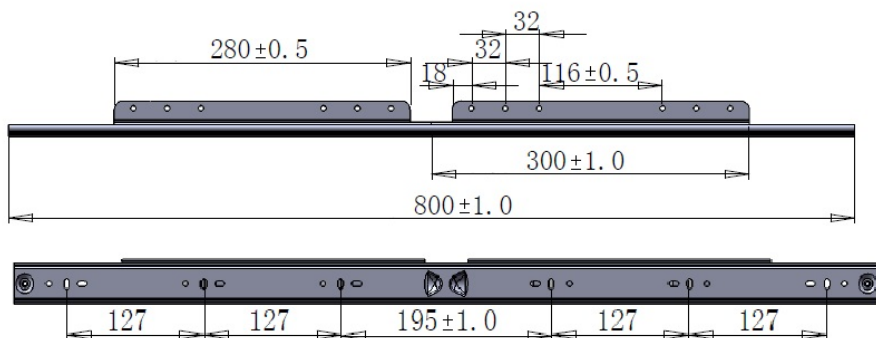

## Description:

Table Extension 9097-B, Opening: 640mm, F/Sliding Top, BZP, Closed: 800mm, Wing Size:280mm, Total Length When Open: 1240mm, 35mm Profile, 1,5mm Steel, Load Capacity 45 KG

## Item number:

24.05.051-0

Units	Box	Carton	HS Code	Barcode
Pair	1	10	8302420090	
5704866088831				

Opening (O)	480	530	640
Closed Length (C)	650	700	800
Total Length (T)	990	1050	1250
Wing Size (W)	246	246	280
Slide Width (A)	32	32	32
Slide Height (B)	38	38	38
Wing Width (X)	21	21	21
Load Capacity	45 kg.	45 kg.	45 kg.
Item No.:	24.05.024	24.05.037	24.05.051

\* Illustration only  
for measurement use

Other sizes on request