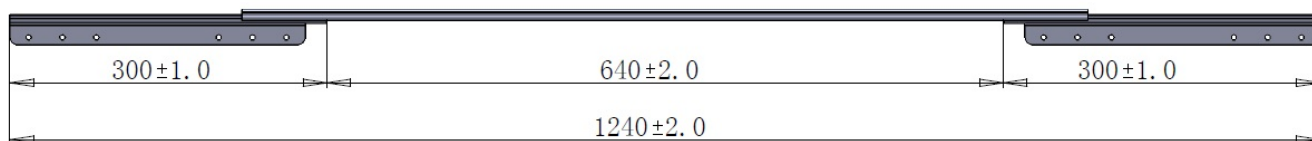

## Description:

Table Extension 9097-B, Opening: 640mm, F/Sliding Top, BZP, Closed: 800mm, Wing Size:280mm, Total Length When Open: 1240mm, 35mm Profile, 1,5mm Steel, Load Capacity 45 KG

## Item number:

24.05.051-0

Units	Box	Carton	HS Code	Barcode
Pair	1	10	8302420090	
5704866088831				

Opening (O)	480	530	640
Closed Length (C)	650	700	800
Total Length (T)	990	1050	1250
Wing Size (W)	246	246	280
Slide Width (A)	32	32	32
Slide Height (B)	38	38	38
Wing Width (X)	21	21	21
Load Capacity	45 kg.	45 kg.	45 kg.
Item No.:	24.05.024	24.05.037	24.05.051

\* Illustration only  
for measurement use

Other sizes on request