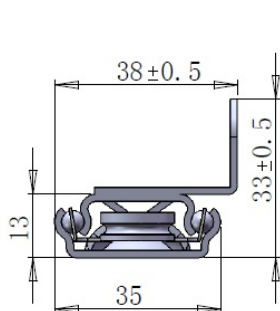

## Description:

Table Extension 9097-B, Opening: 640mm, F/Sliding Top, BZP, Closed: 800mm, Wing Size:280mm, Total Length When Open: 1240mm, 35mm Profile, 1,5mm Steel, Load Capacity 45 KG

## Item number:

24.05.051-0

Units	Box	Carton	HS Code	Barcode
Pair	1	10	8302420090	
5704866088831				

Opening (O)	480	530	640
Closed Length (C)	650	700	800
Total Length (T)	990	1050	1250
Wing Size (W)	246	246	280
Slide Width (A)	32	32	32
Slide Height (B)	38	38	38
Wing Width (X)	21	21	21
Load Capacity	45 kg.	45 kg.	45 kg.
Item No.:	24.05.024	24.05.037	24.05.051

\* Illustration only  
for measurement use

Other sizes on request