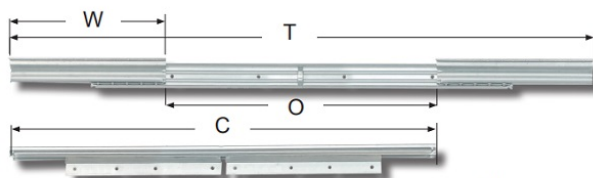

## Description:

Table Extension 9097-B, Opening: 640mm, F/Sliding Top, BZP, Closed: 800mm, Wing Size:280mm, Total Length When Open: 1240mm, 35mm Profile, 1,5mm Steel, Load Capacity 45 KG

## Item number:

24.05.051-0

Units	Box	Carton	HS Code	Barcode
Pair	1	10	8302420090	
5704866088831				

Opening (O)	480	530	640
Closed Length (C)	650	700	800
Total Length (T)	990	1050	1250
Wing Size (W)	246	246	280
Slide Width (A)	32	32	32
Slide Height (B)	38	38	38
Wing Width (X)	21	21	21
Load Capacity	45 kg.	45 kg.	45 kg.
Item No.:	24.05.024	24.05.037	24.05.051